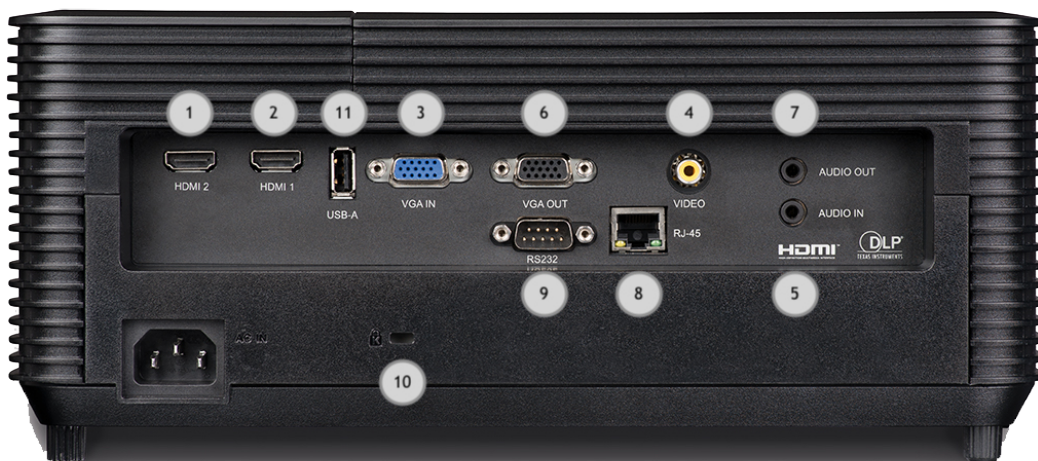

TechStation

- HDMI
- USB-A
- USB Micro B