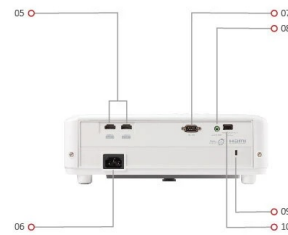

1. Power Key
2. Keypad
3. Front IR
4. Zoom/Focus Ring

8. Audio Out
9. Kensington Lock
10. USB Type A(5W/1.5A)

SPECIFICATION

Native Resolution:	3840x2160
Brightness:	3200 (ANSI Lumens)
Contrast Ratio with SuperEco Mode:	12000:1
Display Color:	1.07 Billion Colors
Light Source Type:	Lamp
Light Source Life (hours) with Normal Mode:	6000
Light Source Life (hours) with SuperEco Mode:	20000
Lamp Watt:	203W
Lens:	F=2.0-2.05, f=15.843-17.445mm
Projection Offset:	120%+/-6%
Throw Ratio:	1.5-1.65
Optical Zoom:	1.1x
Digital Zoom:	0.8x-2.0x
Image Size:	30"-300"
Throw Distance:	1m-10.96m, (100"@3.32m)
Keystone:	H: +/-40° , V: +/-40°
Lens Shift V. Range:	Up to 20% (Digital)
Lens Shift H. Range:	Up to 20% (Digital)
Audible Noise (Normal):	31dB
Audible Noise (Eco):	28dB
Input Lag:	4.2ms
Resolution Support:	VGA(640 x 480) to 4K(3840 x 2160)
HDTV Compatibility:	720p, 1080i, 1080p, 2160P
Horizontal Frequency:	15K-135KHz
Vertical Scan Rate:	23-240Hz

INPUT

HDMI:	2 , (HDMI 2.0b/ HDCP 1.4/2.2)
-------	-------------------------------

OUTPUT

Audio out (3.5mm):	1
Speaker:	10W
USB Type A (Power):	1 (5V/ 1.5A)

CONTROL

RS232 (DB 9-pin male):	1
------------------------	---

OTHERS

Power Supply Voltage:	100-240V+/- 10%, 50/60Hz, (AC in)
Power Consumption:	Normal: 290W, Standby: <0.5W
Operating Temperature:	0~40°C
Net Weight:	2.8kg
Dimensions (WxDxH) with Adjustment Foot:	312x222x108mm