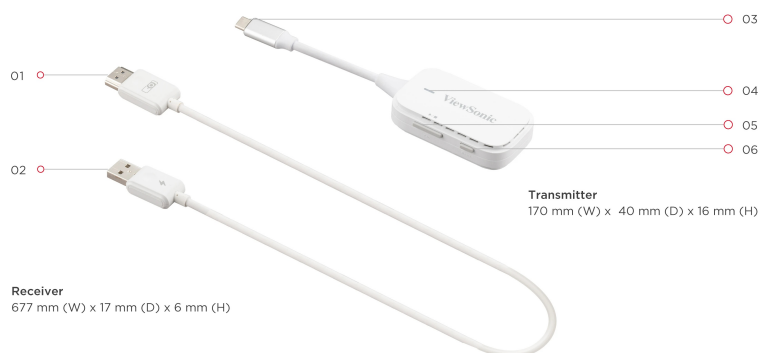

Key Features

- **Plug-and-Play:** Direct connection without network setup or software installation
- **Peer-to-Peer Connection:** Ensure stable and secure connection via an exclusive network
- **Smooth Display:** Less than 80ms latency with support for up to 1080p resolution
- **DRM-protected Content Streaming:** Wirelessly display content from Netflix, Disney+, and more
- **Long-Range Wireless Transmission:** From up to 30m away without long HDMI cables

Product Description

The WPD-700 is an intuitive, stable, and secure wireless casting solution. Offering plug-and-play functionality, it enables users to cast content wirelessly from their mobile devices without network setup or software installation. Using a peer-to-peer connection, it ensures transmission stability and security, and simplifies guest access for content sharing. The WPD-700 provides smooth streaming with less than 80ms latency and supports up to 1080p Full HD resolution. Additionally, it enables wireless streaming of DRM-protected content from popular platforms like Netflix, Disney+, and more. With a transmission range of up to 30m, it allows you to cast content wirelessly even in large spaces, saving the cost of long HDMI cables. The transmitter features a USB-C port, providing direct compatibility with most mobile devices without extra adapters, including the latest iPhone 15. Furthermore, its ability to pair with up to 8 transmitters makes switching between multiple presenters convenient with a single click.

1. HDMI
2. USB-A
3. USB-C
4. LED Indicator
5. Pair Button
6. Reset Button

SPECIFICATION

Output Resolution:	Up to 1080p 60Hz
HDCP Support:	HDCP 1.4
WiFi:	5G
Latency:	<80ms
Transmission Distance:	Up to 30m
Screen Mirror/Extend:	Yes

TRANSMITTER

Connector Type:	USB-C x 1
Power Input:	5V/1A
Dimension (WxDxH):	170 x 40 x 16 mm
Net Weight:	37.5g

RECEIVER

Connector Type:	HDMI x 1, USB-A x 1
Power Input:	5V/0.5A
Dimension (WxDxH):	677 x 17 x 6 mm
Net Weight:	19g